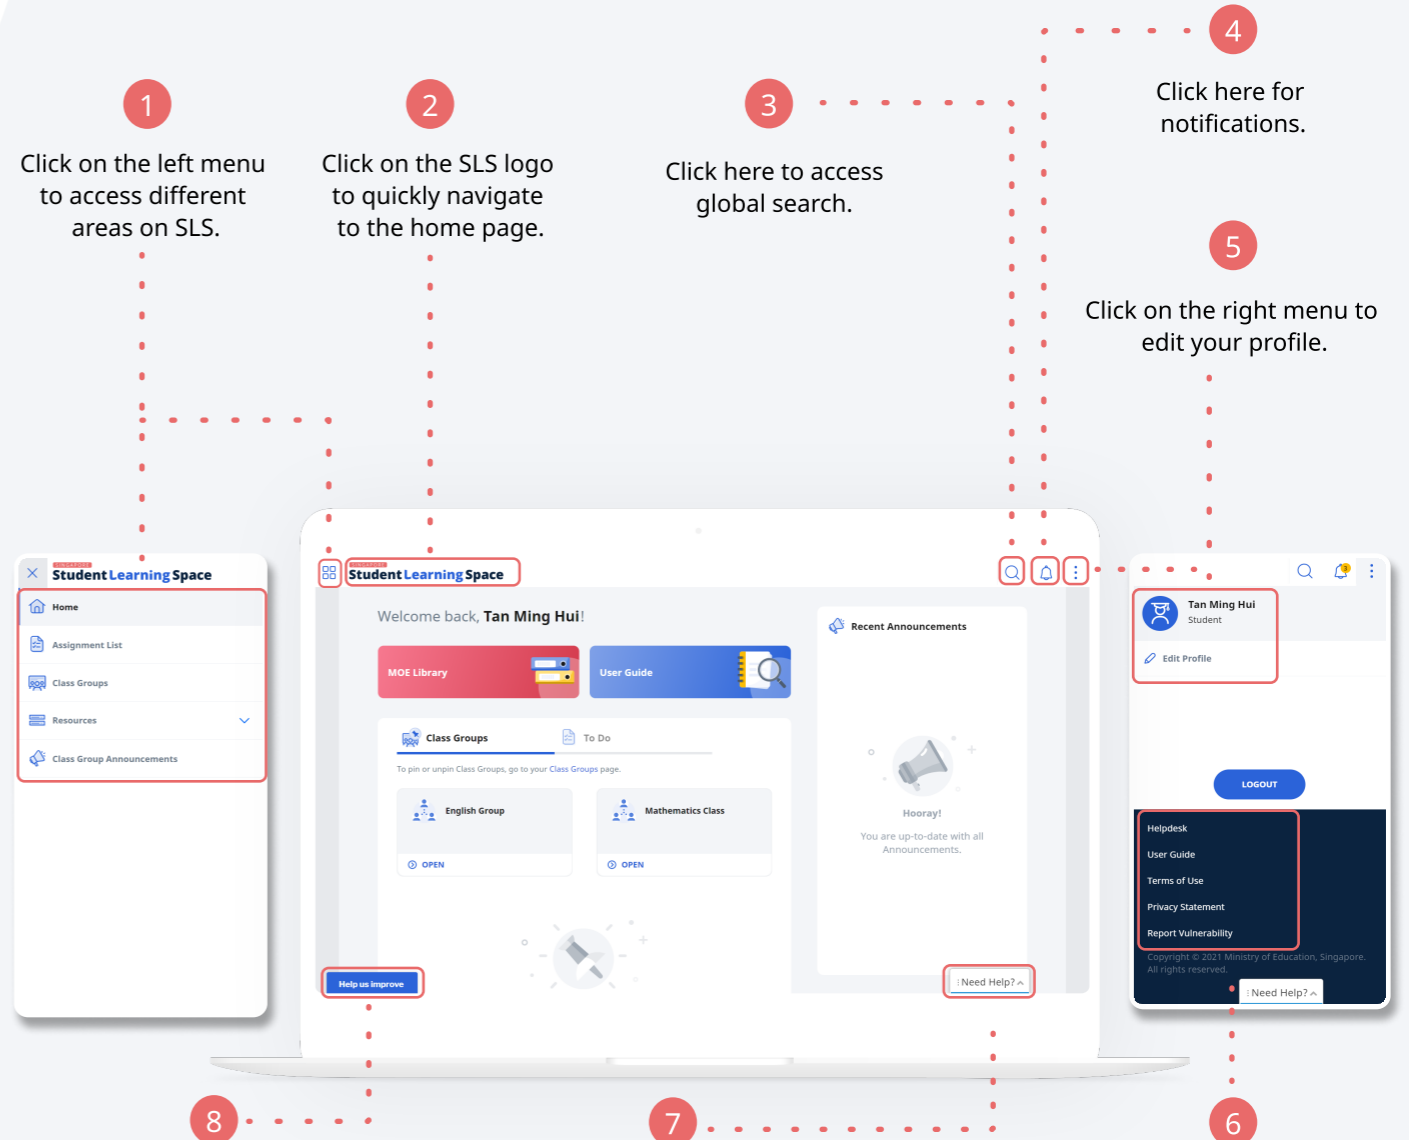

SINGAPORE

Student Learning Space

How to navigate the new SLS Homepage

Student Edition

Mobile Browser

Desktop Browser

1 Click on the left menu to access different areas on SLS.

2 Click on the SLS logo to quickly navigate to the home page.

3 Click here to access global search.

4 Click here for notifications.

5 Click on the right menu to edit your profile.

8 Click here to log a ticket with SLS Helpdesk.

7 Click here for guided walkthroughs on SLS features.

6 Find helpful links here, including Helpdesk and User Guide.

SINGAPORE

Student Learning Space

How to navigate within a SLS Assignment

Student Edition

1

Click here to navigate to different activities in the assignment.