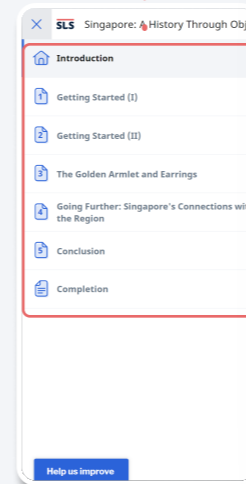

6 Find helpful links here, including Helpdesk and User Guide.

SINGAPORE

Student Learning Space

How to navigate within a SLS Assignment

Student Edition

1

Click here to navigate to different activities in the assignment.

2

Click here to Share Assignment. Teacher must have given Student-Sharing permission before a student can request to share the assignment.

3

Click on the right menu to view assignment details.

2

3

4

4