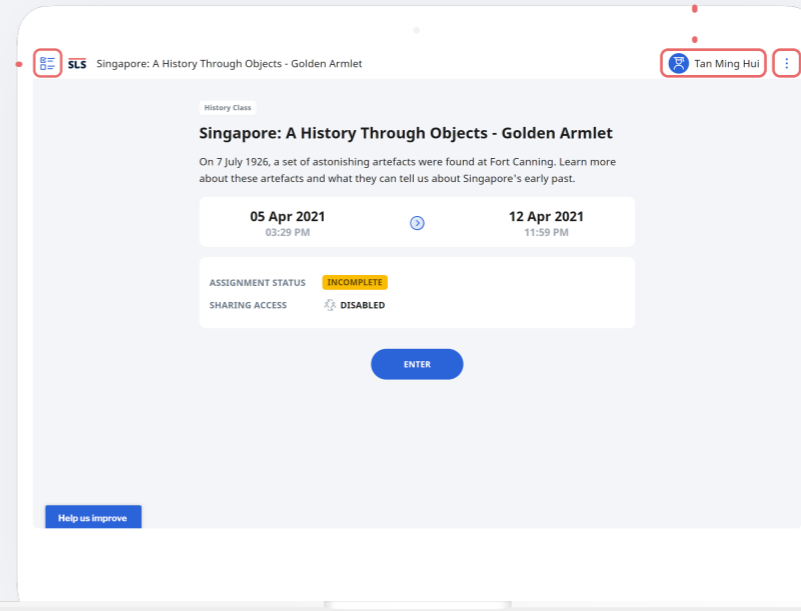

6 Find helpful links here, including Helpdesk and User Guide.

SINGAPORE

Student Learning Space

How to navigate within a SLS Assignment

Student Edition

1

Click here to navigate to different activities in the assignment.

2

Click here to Share Assignment. Teacher must have given Student-Sharing permission before a student can request to share the assignment.

3

Click on the right menu to view assignment details.

2

3

4

4