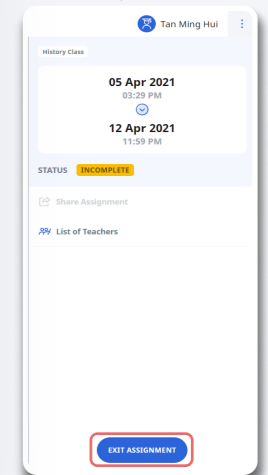

6 Find helpful links here, including Helpdesk and User Guide.

SINGAPORE

Student Learning Space

How to navigate within a SLS Assignment

Student Edition

1

Click here to navigate to different activities in the assignment.

2

Click here to Share Assignment. Teacher must have given Student-Sharing permission before a student can request to share the assignment.

3

Click on the right menu to view assignment details.

2

3

4

4