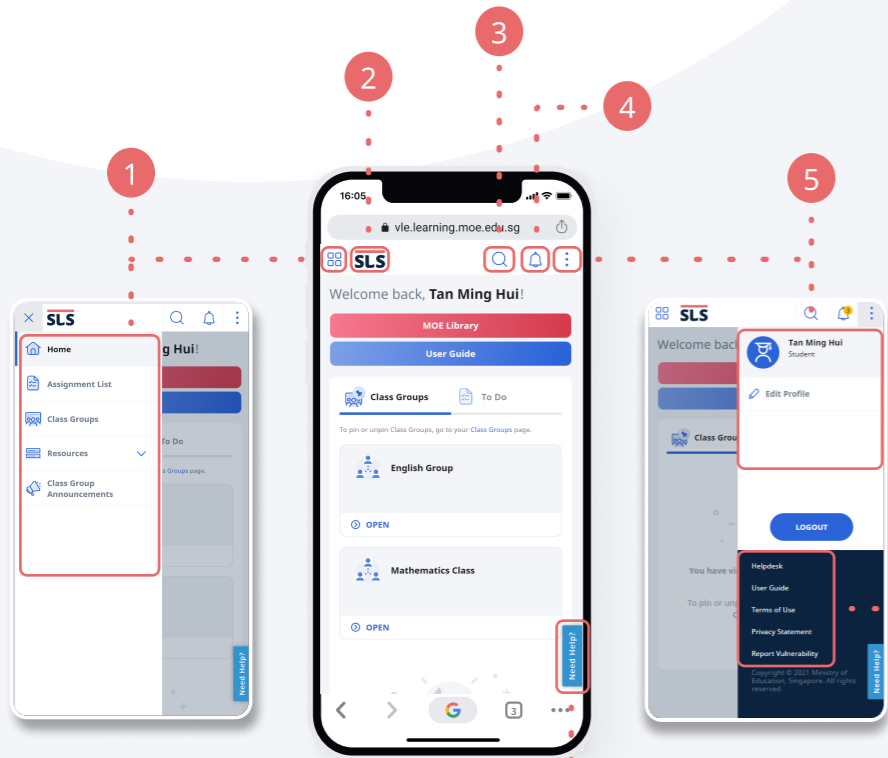

SINGAPORE

Student Learning Space

How to navigate the new SLS Homepage

Student Edition

Mobile Browser

Desktop Browser

1 Click on the left menu to access different areas on SLS.

2 Click on the SLS logo to quickly navigate to the home page.

3 Click here to access global search.

4 Click here for notifications.

5 Click on the right menu to edit your profile.

8 Click here to log a ticket with SLS Helpdesk.

7 Click here for guided walkthroughs on SLS features.

6 Find helpful links here, including Helpdesk and User Guide.

SINGAPORE

Student Learning Space

How to navigate within a SLS Assignment

Student Edition

1

Click here to navigate to different activities in the assignment.